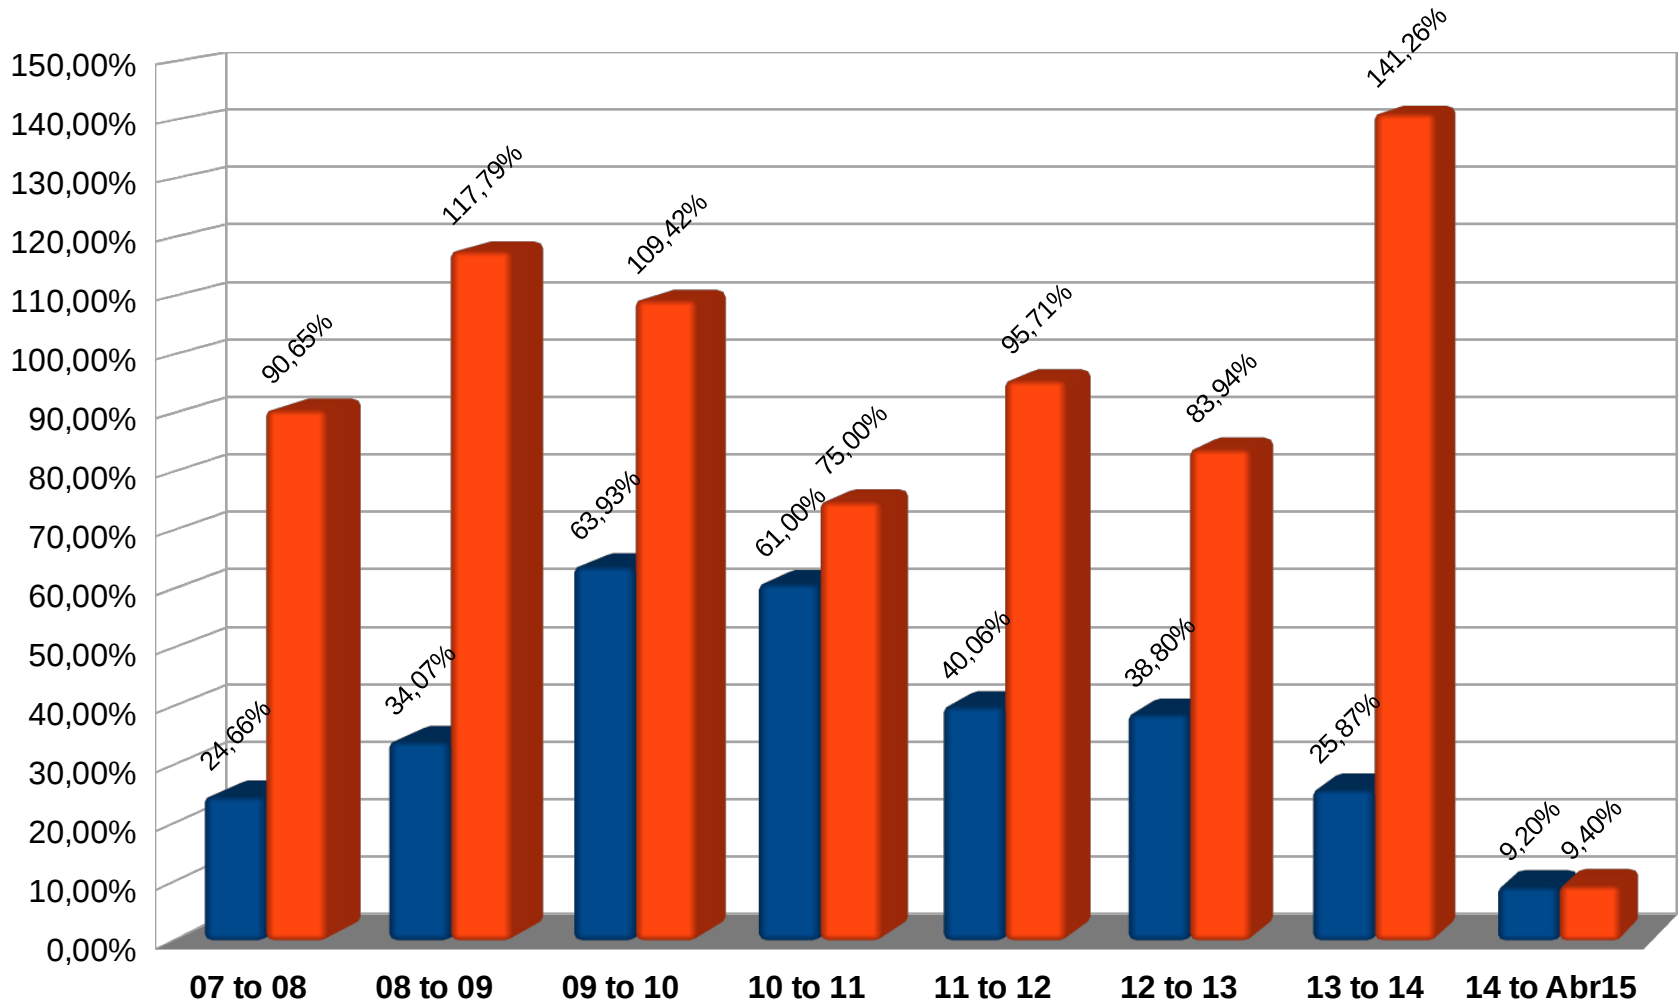

- São Paulo
- Salvador
- Belo Horizonte
- Vitória
- Natal
- Manaus
- São Carlos
- Porto Alegre
- Campinas
- Brasília
- Maringa
- São Jose dos Campos
- Lajeado
- Curitiba
- Florianópolis
- Fortaleza
- Belém
- Campina Grande
- Cuiaba
- Rio de Janeiro
- Londrina
- Goiânia
- Recife
- São Jose Rio Preto
- Caxias

TOTAL = 25

PTT.br – Evolution ASN

Start of operations: 09/2004

PTT.br – Evolution ASN

PTT.br – ASN comparison - Nov / 2009 to Apr / 2015

PTT.br – Comparative Growth Participants x Traffic

■ Single ASNs ■ Traffic Gbps (peak / day)

PTT.br – Evolution (Average Traffic / Peak day)

Start of operations: 09/2004

* numeros: abr/15

PTT.br – All Locations Aggregated Traffic

PTT.br – All Locations Aggregated Monthly Exchanged Traffic Growth

Abr 2015: almost 158 PetaBytes