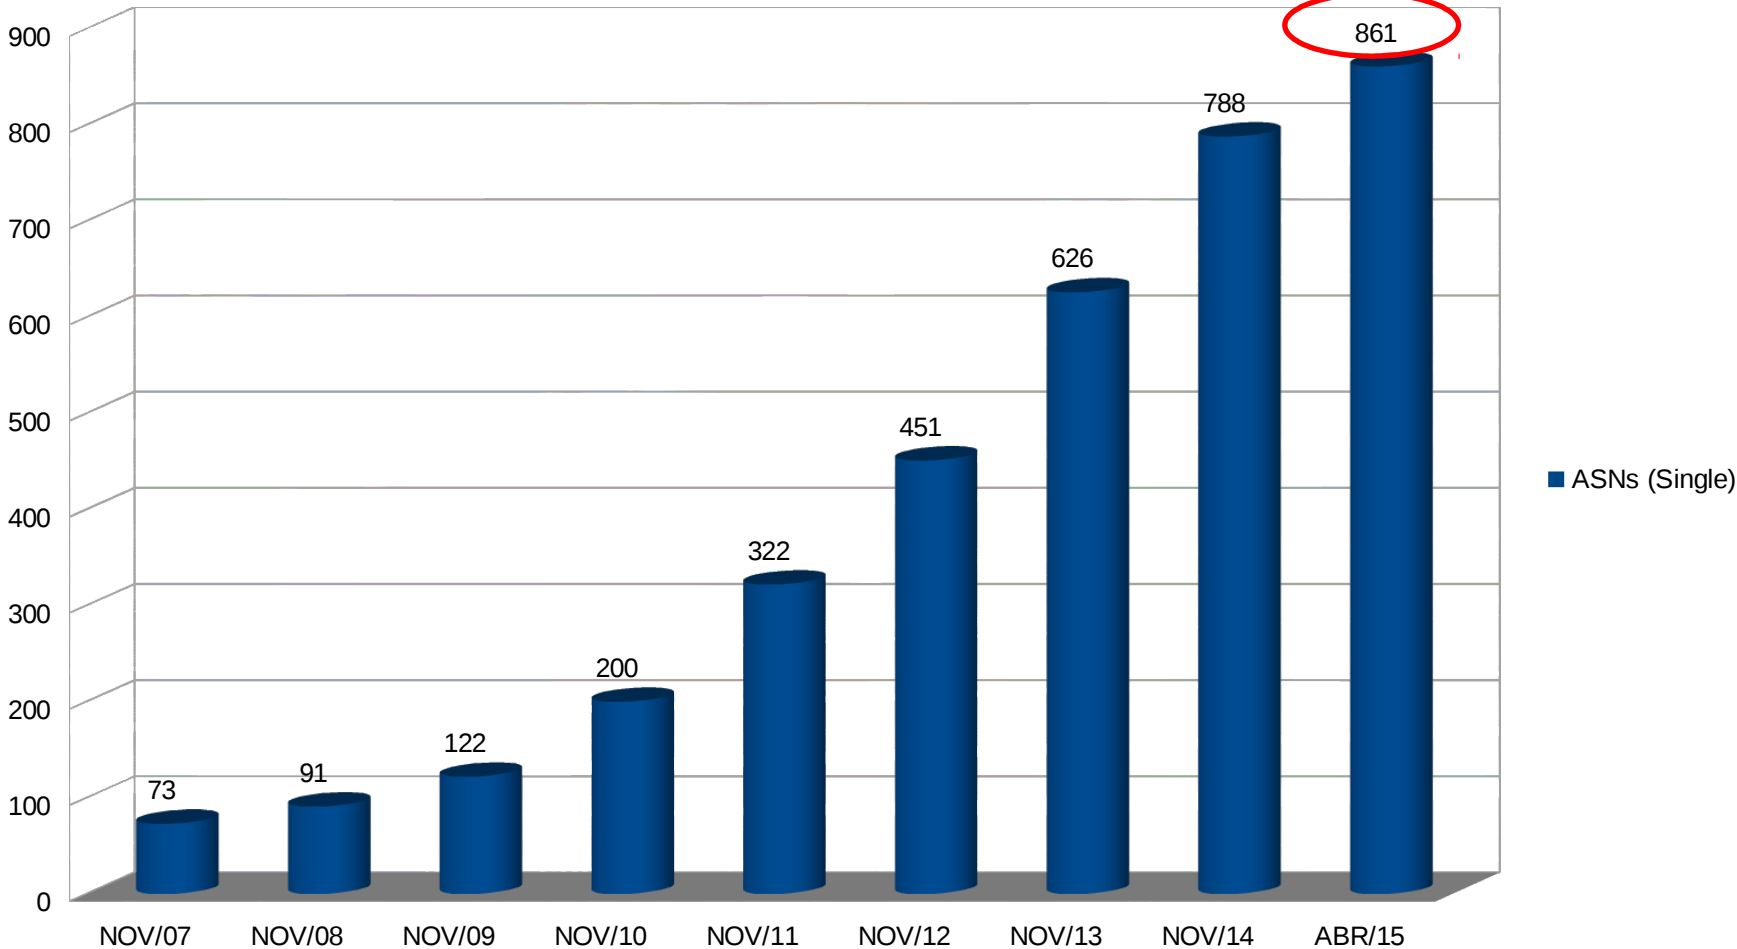

Summary

Present the updated statistics PTT.br

IXP - Internet eXchange Point

PTT – Ponto de Troca de Tráfego

PTT.br – Participants by Location

Active ASN's by locations.

Locations	#ASN
São Paulo	632
Porto Alegre	100
Curitiba	66
Rio de Janeiro	65

- São Paulo
- Salvador
- Belo Horizonte
- Vitória
- Natal
- Manaus
- São Carlos
- Porto Alegre
- Campinas
- Brasília
- Maringa
- São Jose dos Campos
- Lajeado
- Curitiba
- Florianópolis
- Fortaleza
- Belém
- Campina Grande
- Cuiaba
- Rio de Janeiro
- Londrina
- Goiânia
- Recife
- São Jose Rio Preto
- Caxias

TOTAL = 25

PTT.br – Evolution ASN

Start of operations: 09/2004

PTT.br – Evolution ASN

PTT.br – ASN comparison - Nov / 2009 to Apr / 2015

PTT.br – Comparative Growth Participants x Traffic

■ Single ASNs ■ Traffic Gbps (peak / day)

PTT.br – Evolution (Average Traffic / Peak day)

Start of operations: 09/2004

* numeros: abr/15

PTT.br – All Locations Aggregated Traffic

PTT.br – All Locations Aggregated Monthly Exchanged Traffic Growth

Abr 2015: almost 158 PetaBytes