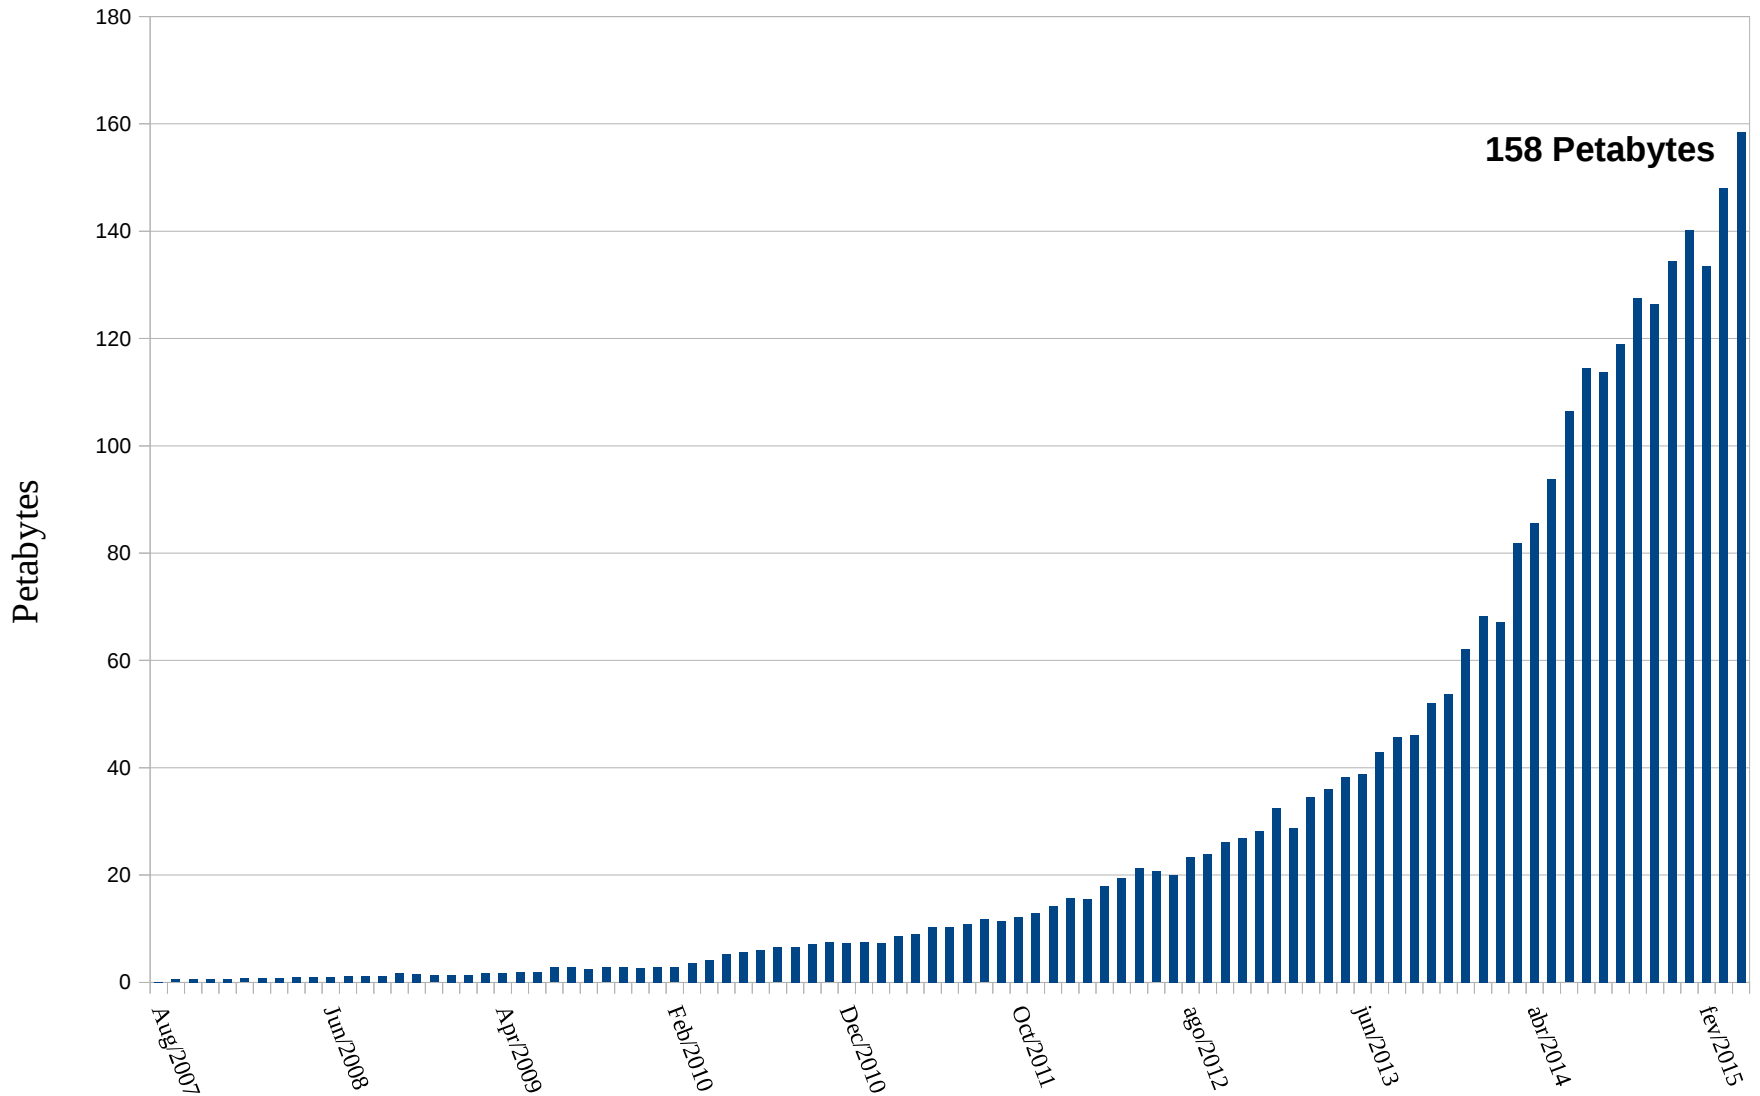

TOTAL = 25

PTT.br – Evolution ASN

Start of operations: 09/2004

PTT.br – Evolution ASN

PTT.br – ASN comparison - Nov / 2009 to Apr / 2015

PTT.br – Comparative Growth Participants x Traffic

■ Single ASNs ■ Traffic Gbps (peak / day)

PTT.br – Evolution (Average Traffic / Peak day)

Start of operations: 09/2004

* numeros: abr/15

PTT.br – All Locations Aggregated Traffic

PTT.br – All Locations Aggregated Monthly Exchanged Traffic Growth

Abr 2015: almost 158 PetaBytes

PTT.br – PTT-RJ – Olympic and Paralympic Games - Rio 2016

Olympics Games - 5th to 21th August

Paralympic Games 7th to 18th September

Less than 441 days to start the Games

PTT.br Operating freezing on
Rio de Janeiro and Sao Paulo Locations

- From July 25th 2016 to 18th September 2016
- Start 10 days before the games
- Ends just after the Paralympic Games

<http://www.rio2016.com.br>

PTT.br – PTT.br Highlights

- 25 locations
- 1259 Total connections
- 101 PIXes actives
- 800 Gbps / peak / day