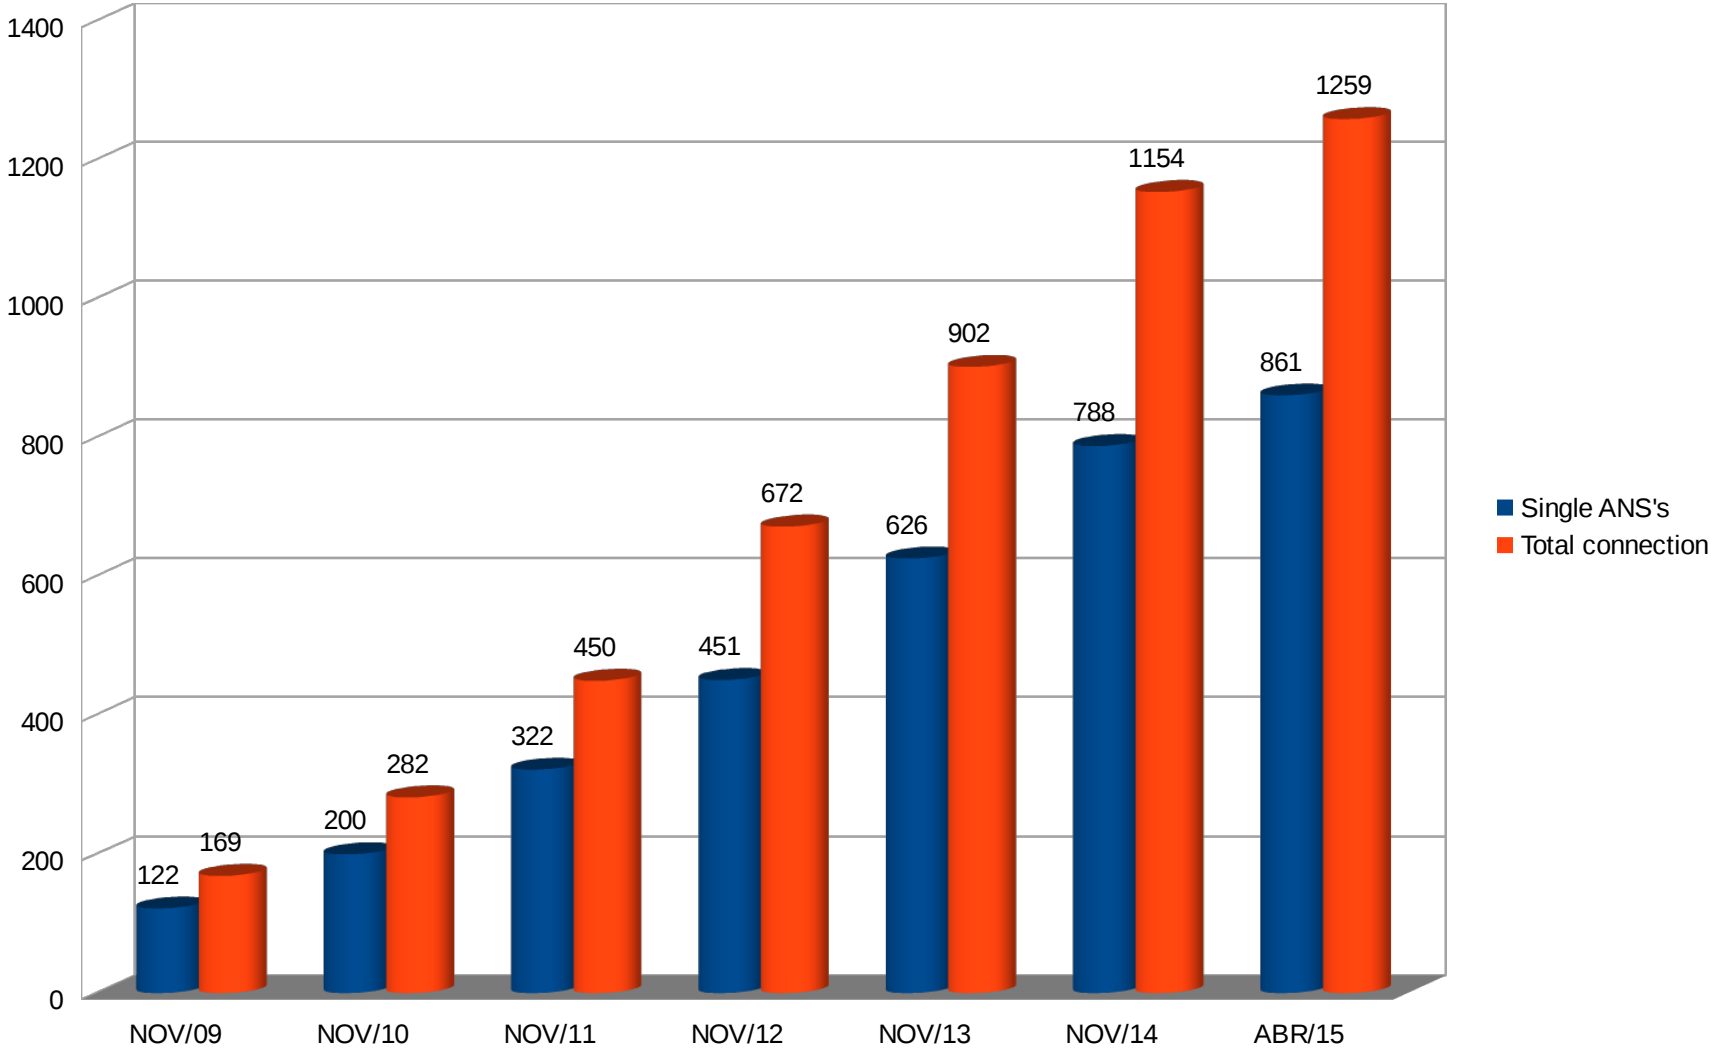

- São Paulo
- Salvador
- Belo Horizonte
- Vitória
- Natal
- Manaus
- São Carlos
- Porto Alegre
- Campinas
- Brasília
- Maringa
- São Jose dos Campos
- Lajeado
- Curitiba
- Florianópolis
- Fortaleza
- Belém
- Campina Grande
- Cuiaba
- Rio de Janeiro
- Londrina
- Goiânia
- Recife
- São Jose Rio Preto
- Caxias

TOTAL = 25

PTT.br – Evolution ASN

Start of operations: 09/2004

PTT.br – Evolution ASN

PTT.br – ASN comparison - Nov / 2009 to Apr / 2015

PTT.br – Comparative Growth Participants x Traffic

■ Single ASNs ■ Traffic Gbps (peak / day)

PTT.br – Evolution (Average Traffic / Peak day)

Start of operations: 09/2004

* numeros: abr/15

PTT.br – All Locations Aggregated Traffic

PTT.br – All Locations Aggregated Monthly Exchanged Traffic Growth

Abr 2015: almost 158 PetaBytes