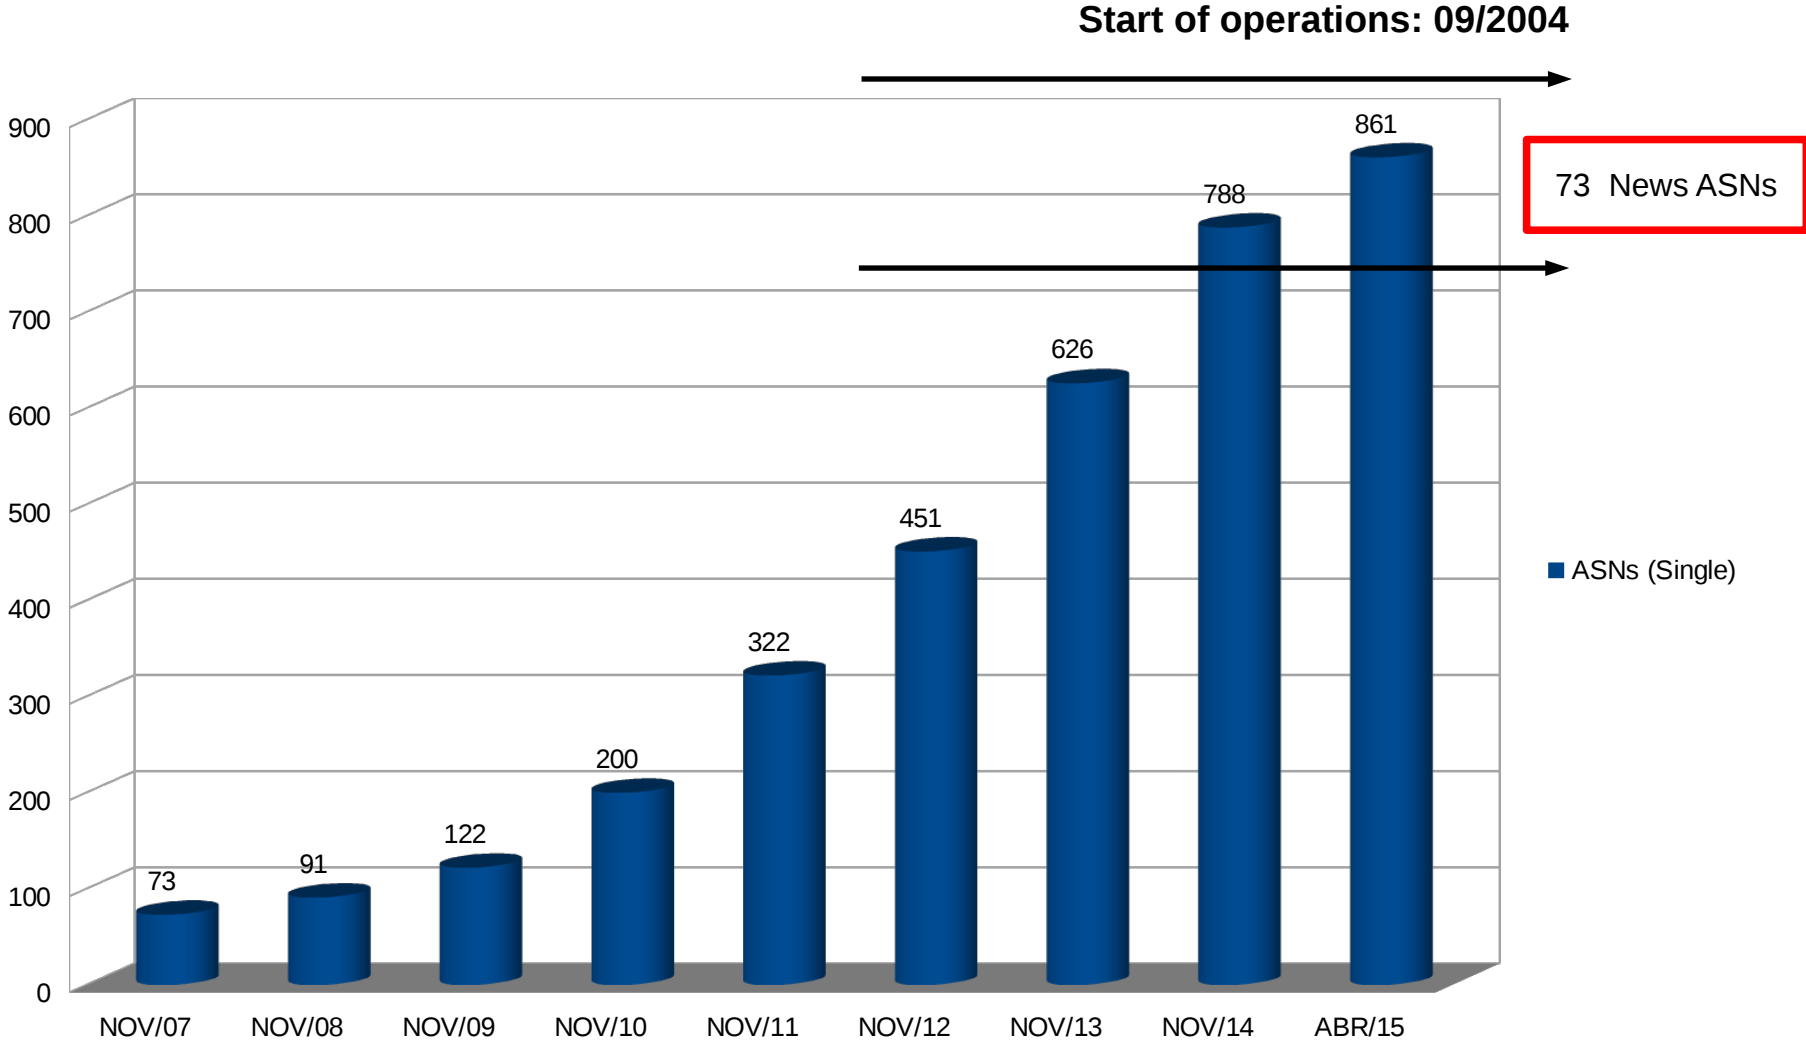

Summary

Present the updated statistics PTT.br

IXP - Internet eXchange Point

PTT – Ponto de Troca de Tráfego

PTT.br – Participants by Location

Active ASN's by locations.

Locations	#ASN
São Paulo	632
Porto Alegre	100
Curitiba	66
Rio de Janeiro	65

- São Paulo
- Salvador
- Belo Horizonte
- Vitória
- Natal
- Manaus
- São Carlos
- Porto Alegre
- Campinas
- Brasília
- Maringa
- São Jose dos Campos
- Lajeado
- Curitiba
- Florianópolis
- Fortaleza
- Belém
- Campina Grande
- Cuiaba
- Rio de Janeiro
- Londrina
- Goiânia
- Recife
- São Jose Rio Preto
- Caxias

TOTAL = 25

PTT.br – Evolution ASN

Start of operations: 09/2004

PTT.br – Evolution ASN

PTT.br – ASN comparison - Nov / 2009 to Apr / 2015

PTT.br – Comparative Growth Participants x Traffic

■ Single ASNs ■ Traffic Gbps (peak / day)

PTT.br – Evolution (Average Traffic / Peak day)

Start of operations: 09/2004

* numeros: abr/15

PTT.br – All Locations Aggregated Traffic

PTT.br – All Locations Aggregated Monthly Exchanged Traffic Growth

Abr 2015: almost 158 PetaBytes