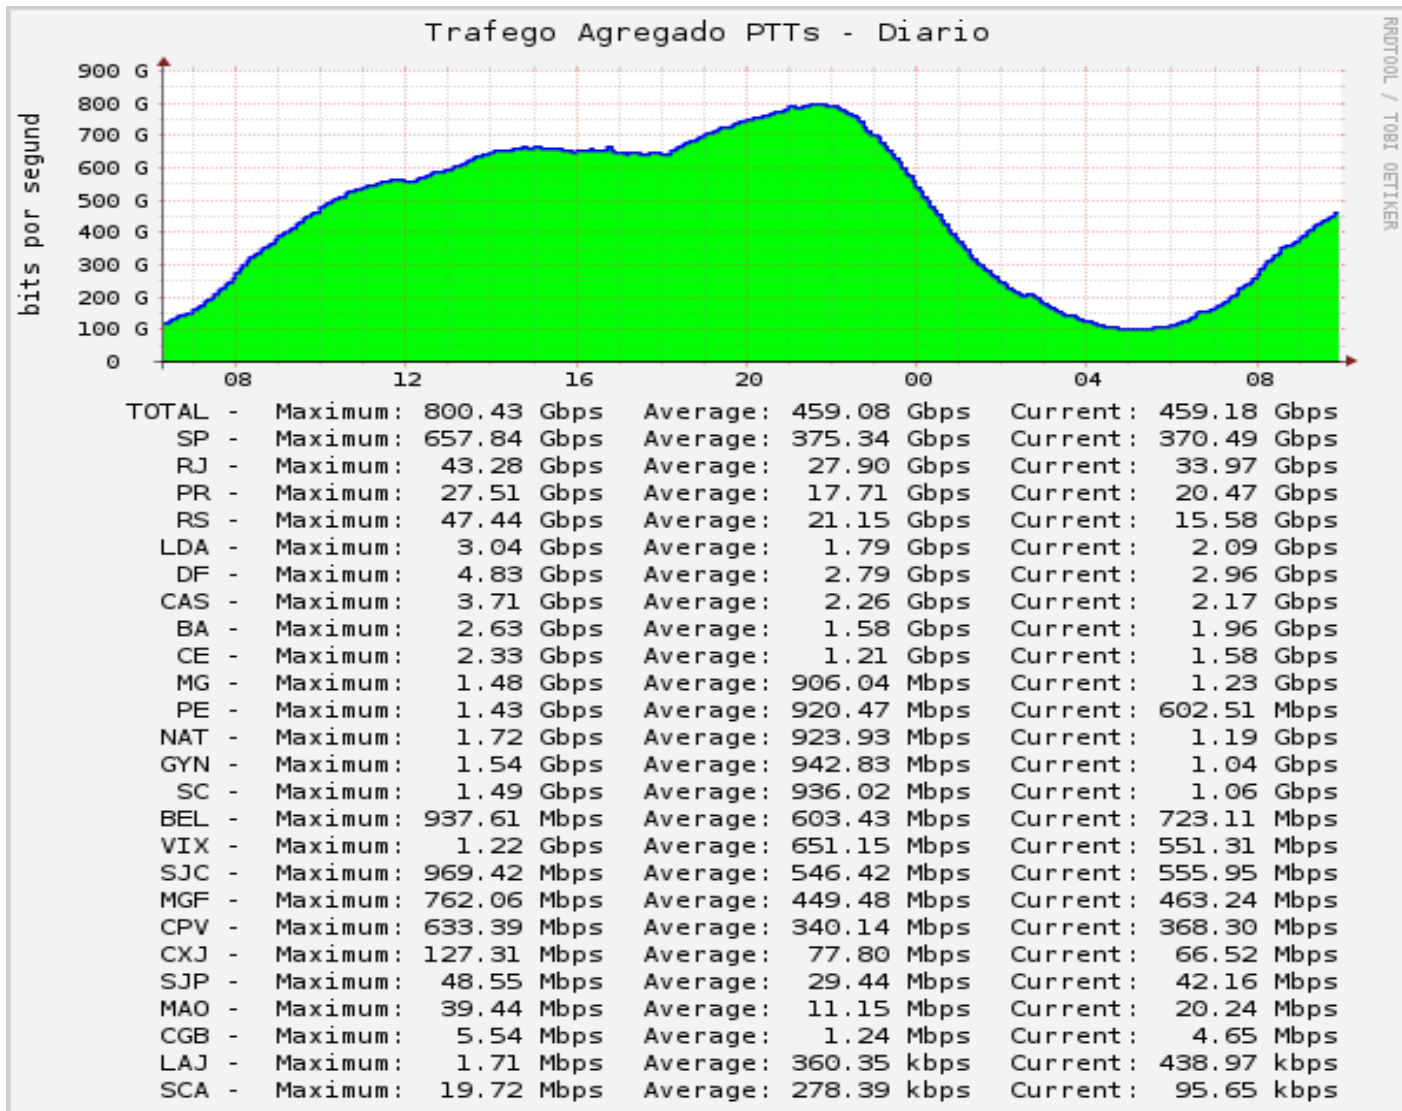

TOTAL = 25

PTT.br – Evolution ASN

Start of operations: 09/2004

PTT.br – Evolution ASN

PTT.br – ASN comparison - Nov / 2009 to Apr / 2015

PTT.br – Comparative Growth Participants x Traffic

■ Single ASNs ■ Traffic Gbps (peak / day)

PTT.br – Evolution (Average Traffic / Peak day)

Start of operations: 09/2004

* numeros: abr/15

PTT.br – All Locations Aggregated Traffic

PTT.br – All Locations Aggregated Monthly Exchanged Traffic Growth

Abr 2015: almost 158 PetaBytes