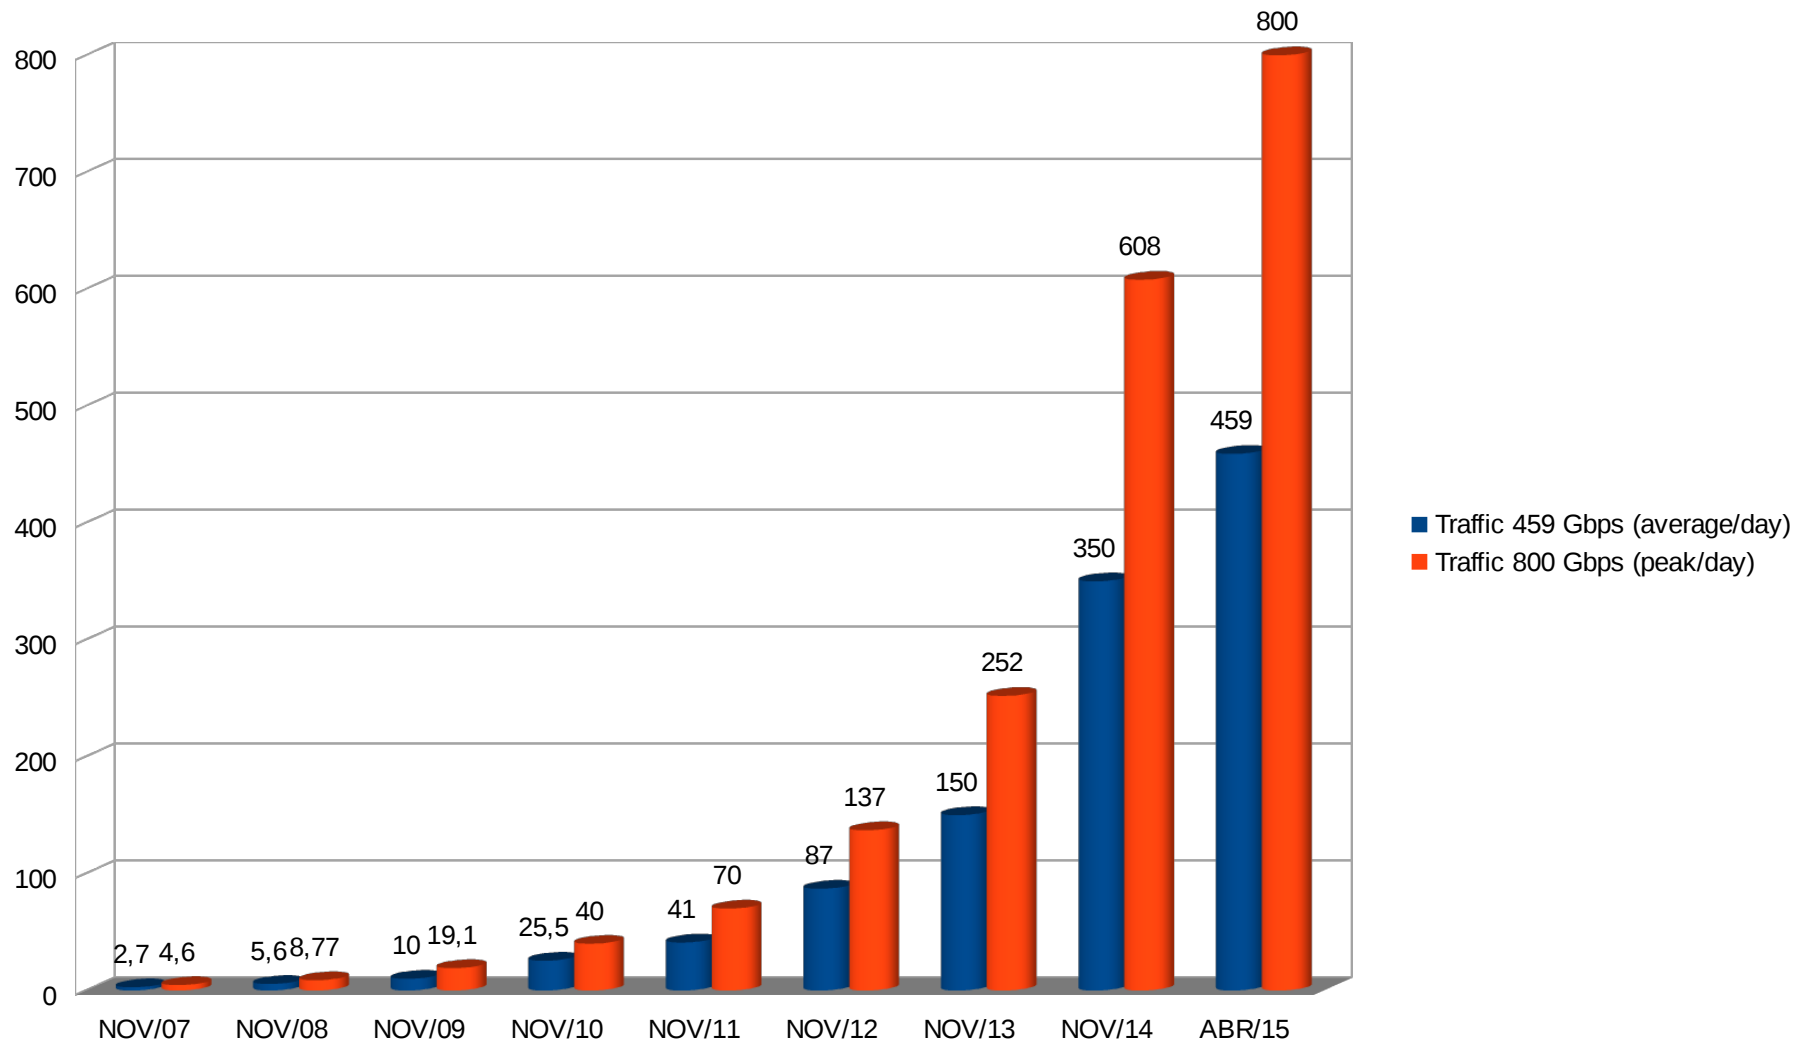

Summary

Present the updated statistics PTT.br

IXP - Internet eXchange Point

PTT – Ponto de Troca de Tráfego

PTT.br – Participants by Location

Active ASN's by locations.

Locations	#ASN
São Paulo	632
Porto Alegre	100
Curitiba	66
Rio de Janeiro	65

- São Paulo
- Salvador
- Belo Horizonte
- Vitória
- Natal
- Manaus
- São Carlos
- Porto Alegre
- Campinas
- Brasília
- Maringa
- São Jose dos Campos
- Lajeado
- Curitiba
- Florianópolis
- Fortaleza
- Belém
- Campina Grande
- Cuiaba
- Rio de Janeiro
- Londrina
- Goiânia
- Recife
- São Jose Rio Preto
- Caxias

TOTAL = 25

PTT.br – Evolution ASN

Start of operations: 09/2004

PTT.br – Evolution ASN

PTT.br – ASN comparison - Nov / 2009 to Apr / 2015

PTT.br – Comparative Growth Participants x Traffic

■ Single ASNs ■ Traffic Gbps (peak / day)

PTT.br – Evolution (Average Traffic / Peak day)

Start of operations: 09/2004

* numeros: abr/15

PTT.br – All Locations Aggregated Traffic

PTT.br – All Locations Aggregated Monthly Exchanged Traffic Growth

Abr 2015: almost 158 PetaBytes