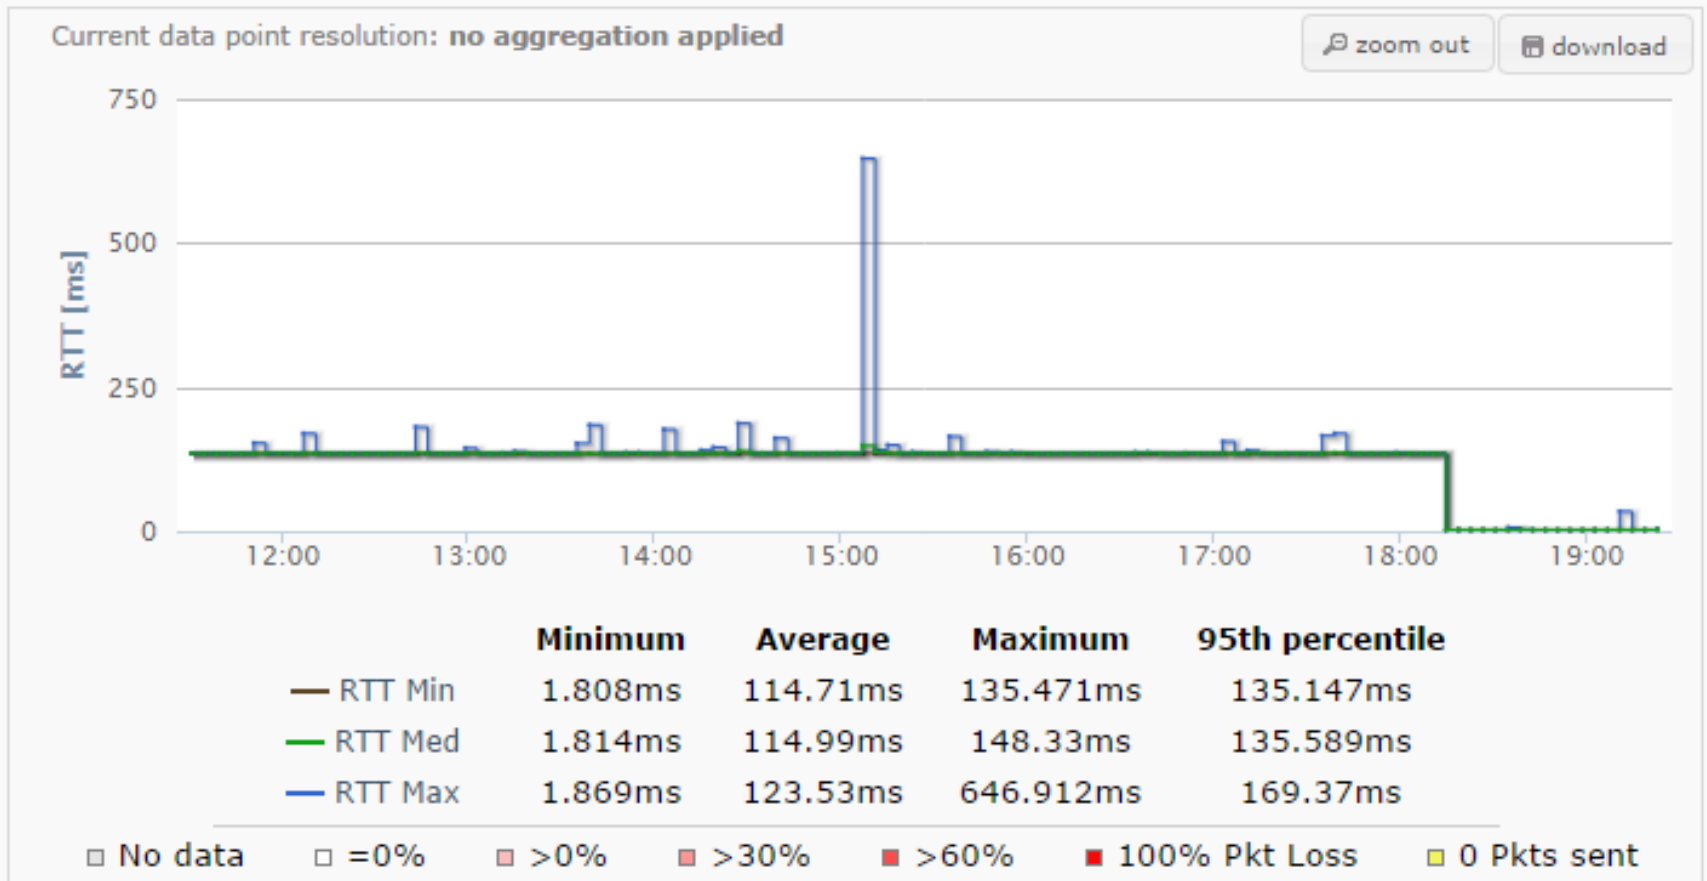

D-Root

Showing results for 2928/2012 from 2014-08-28 19:00:00 UTC to 2014-09-04 18:15:15 UTC

Logros y Beneficios:

Baja de la latencia

L-Root IPv6

Showing results for 2928/2008 from 2014-09-03 11:30:42 UTC to 2014-09-03 19:22:56 UTC