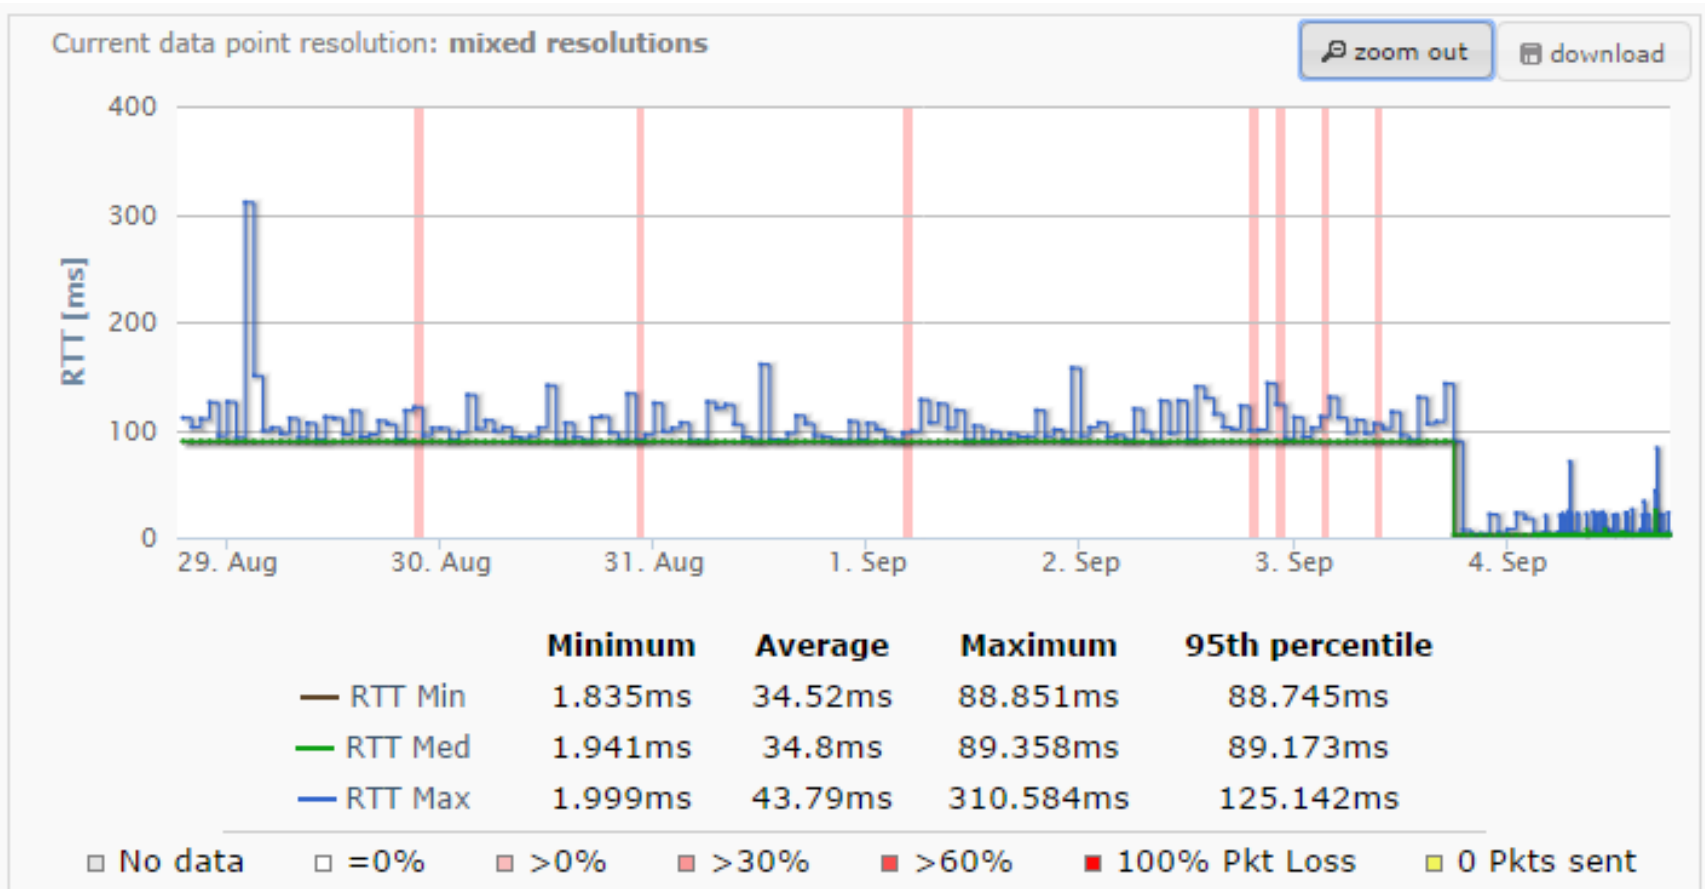

4 10.19.0.1 (10.19.0.1) **4.925 ms** * *

Logros y Beneficios:

Baja de la latencia

L-Root

Showing results for 2928/2008 from 2014-08-28 19:00:00 UTC to 2014-09-04 18:26:52 UTC

Logros y Beneficios:

Baja de la latencia

D-Root

Showing results for 2928/2012 from 2014-08-28 19:00:00 UTC to 2014-09-04 18:15:15 UTC

Logros y Beneficios:

Baja de la latencia

L-Root IPv6

Showing results for 2928/2008 from 2014-09-03 11:30:42 UTC to 2014-09-03 19:22:56 UTC